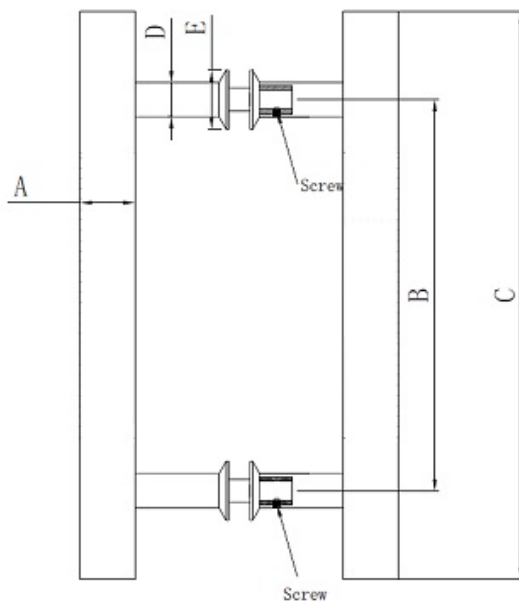

## Description:

Door Handle "Oder" SS304 Brushed,  $\varnothing 32 \times 450 \text{mm}$ , cc 300mm, 8-12mm Glass Thickness, Bore:  $\varnothing 12 \text{mm}$

## Item number:

17.87.010-1

Units	Box	Carton	HS Code	Barcode
Pair	1	10	8302415000	 5704866074735

ITEM NO.	A (ø)	B	C	D (ø)	E (ø)	FINISH
17.87.000-0	25	200	300	19	25	BRUSHED
17.87.005-0	25	300	400	19	25	POLISHED
17.87.006-0	25	300	400	19	25	BRUSHED
17.87.009-0	25	600	1000	19	25	BRUSHED
17.87.010-0	32	300	450	22	27.5	BRUSHED
17.87.015-0	32	400	550	22	27.5	POLISHED
17.87.016-0	32	400	550	22	27.5	BRUSHED
17.87.020-0	32	400	600	22	27.5	BRUSHED